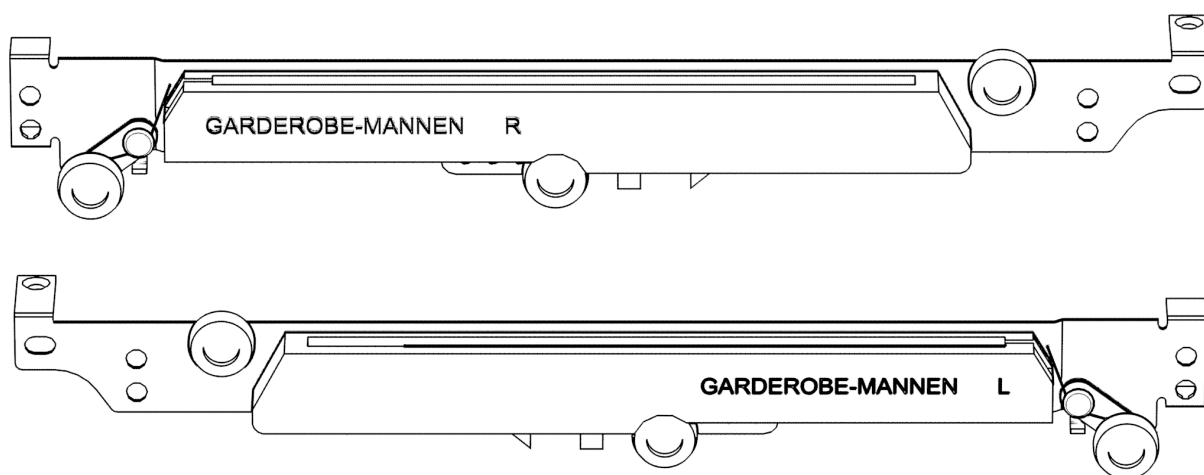

Softclose monteringsanvisning

**GARDEROBE-
MANNEN**

SoftClose

1

2

3

4

SoftClose

5

6

7

SoftClose

8

xx = 130 mm

xx = 110 mm

xx = 110 mm