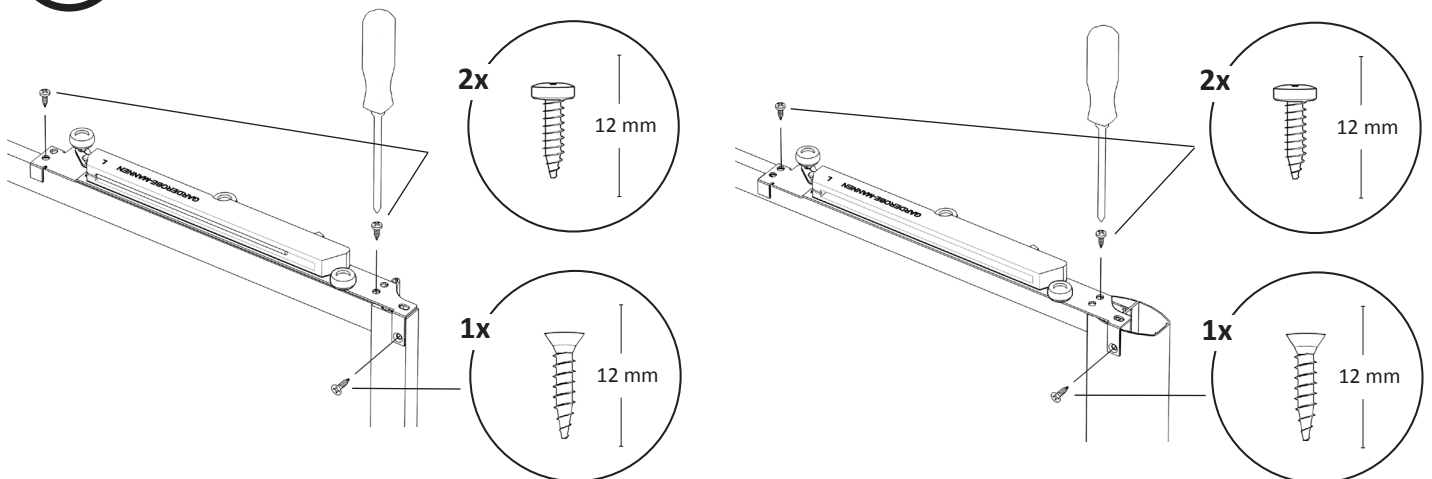

Softclose monteringsanvisning

**GARDEROBE-
MANNEN**

SoftClose

1

2

3

4

SoftClose

5

6

7

SoftClose

8

xx = 130 mm

xx = 110 mm

xx = 110 mm