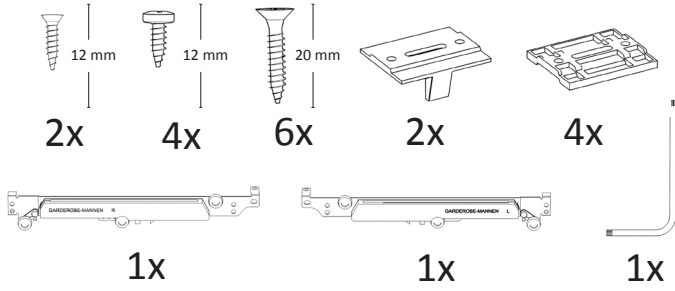

Softclose monteringsanvisning

**GARDEROBE-
MANNEN**

SoftClose

1

2

3

4

SoftClose

5

6

7

SoftClose

8

xx = 130 mm

xx = 110 mm

xx = 110 mm