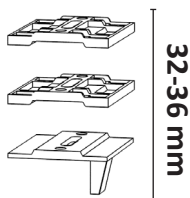

Softclose monteringsanvisning

**GARDEROBE-
MANNEN**

SoftClose

1

2

3

4

SoftClose

5

6

7

SoftClose

8

xx = 130 mm

xx = 110 mm

xx = 110 mm