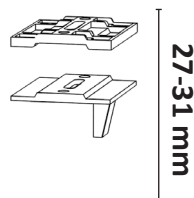

Softclose monteringsanvisning

**GARDEROBE-
MANNEN**

SoftClose

1

2

3

4

SoftClose

5

6

7

SoftClose

8

xx = 130 mm

xx = 110 mm

xx = 110 mm

9

3x

10