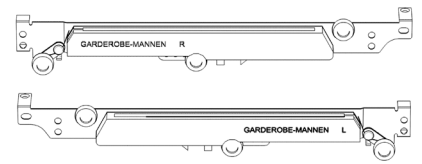

Softclose monteringsanvisning

**GARDEROBE-
MANNEN**

SoftClose

1

2

3

4

SoftClose

5

6

7

SoftClose

8

xx = 130 mm

xx = 110 mm

xx = 110 mm