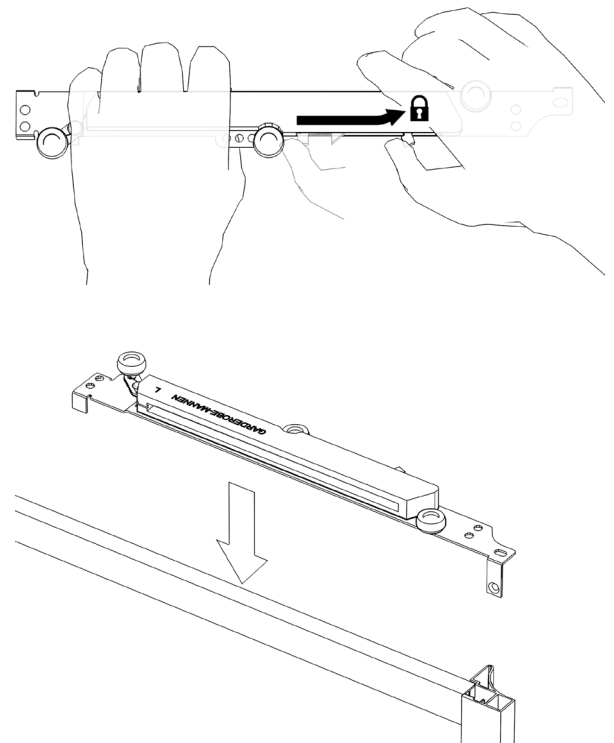

Softclose monteringsanvisning

**GARDEROBE-
MANNEN**

SoftClose

1

2

3

4

SoftClose

5

6

7

SoftClose

8

xx = 130 mm

xx = 110 mm

xx = 110 mm