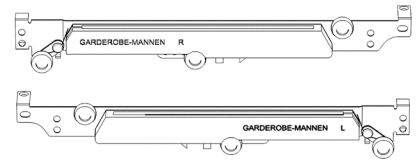

Softclose monteringsanvisning

**GARDEROBE-
MANNEN**

SoftClose

1

2

3

4

SoftClose

5

6

7

SoftClose

8

xx = 130 mm

xx = 110 mm

xx = 110 mm