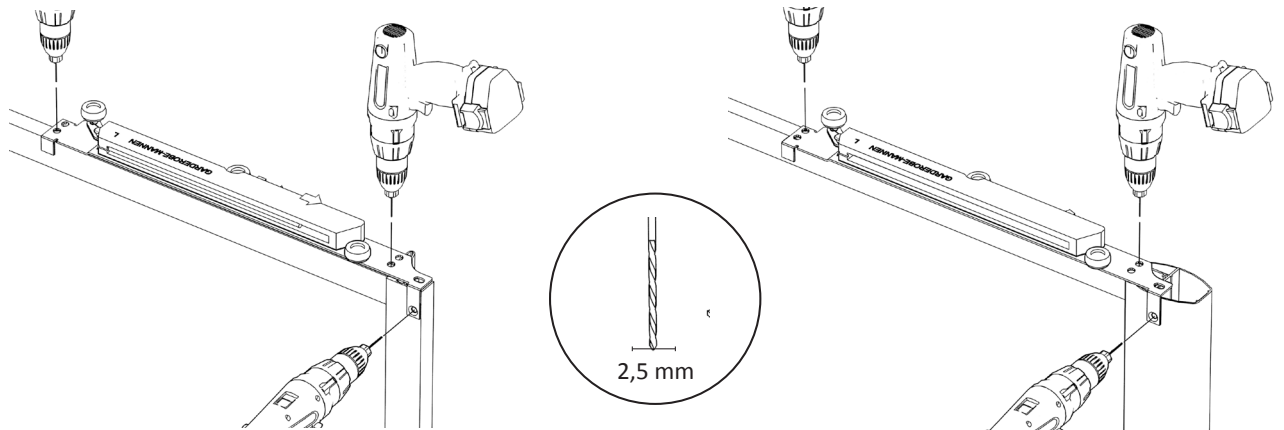

Softclose monteringsanvisning

**GARDEROBE-
MANNEN**

SoftClose

1

2

3

4

SoftClose

5

6

7

SoftClose

8

xx = 130 mm

xx = 110 mm

xx = 110 mm