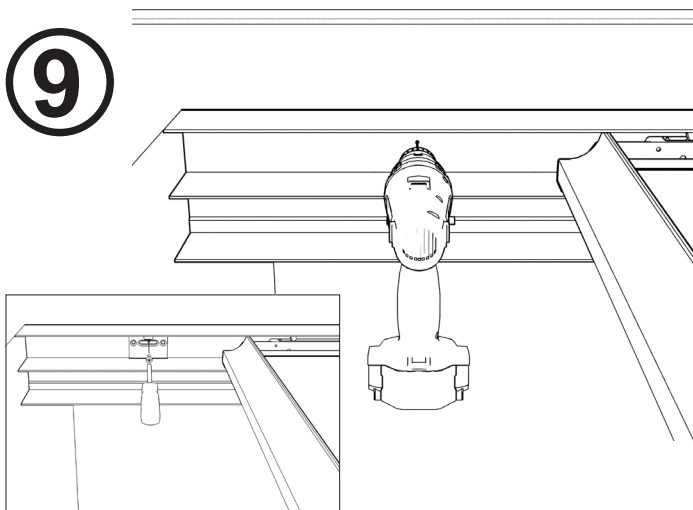

xx = 130 mm

xx = 110 mm

xx = 110 mm

9