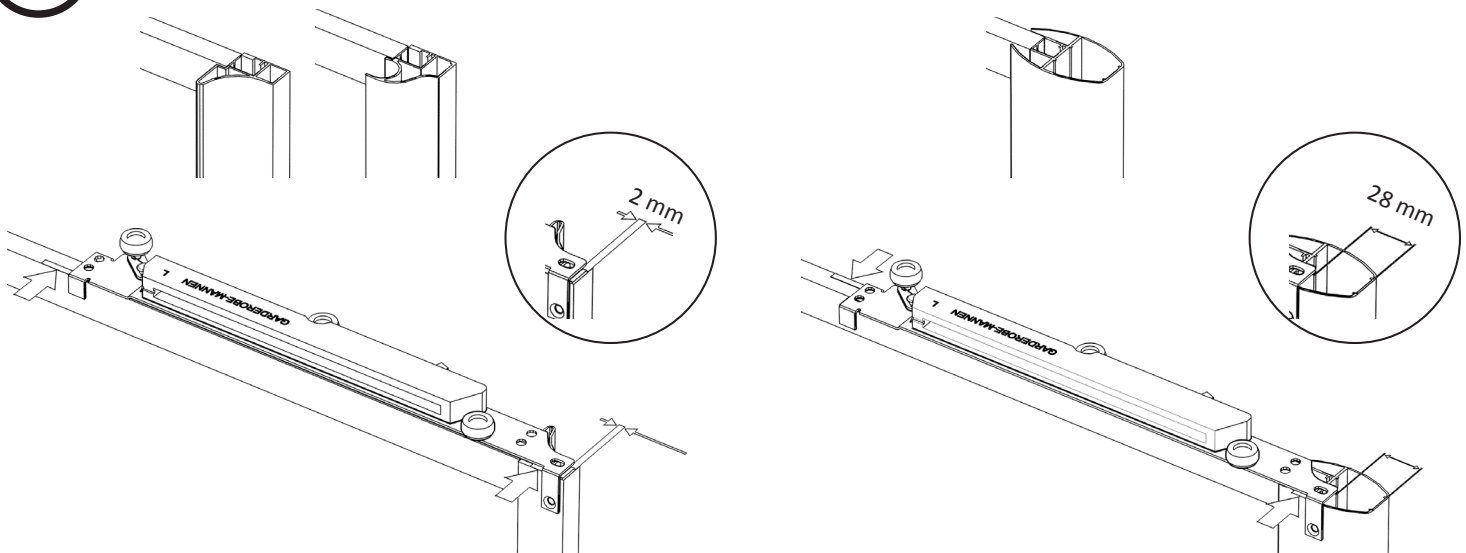

Softclose monteringsanvisning

**GARDEROBE-
MANNEN**

SoftClose

1

2

3

4

SoftClose

5

6

7

SoftClose

8

xx = 130 mm

xx = 110 mm

xx = 110 mm