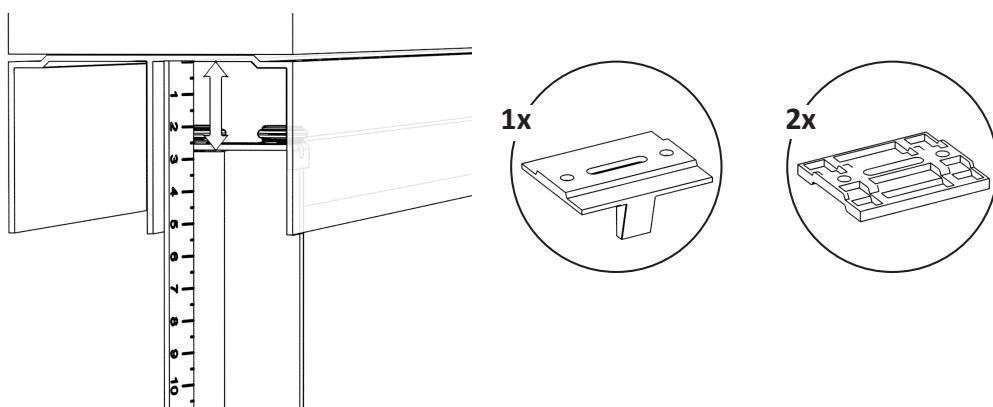

Softclose monteringsanvisning

**GARDEROBE-
MANNEN**

SoftClose

1

2

3

4

SoftClose

5

6

7

SoftClose

8

xx = 130 mm

xx = 110 mm

xx = 110 mm